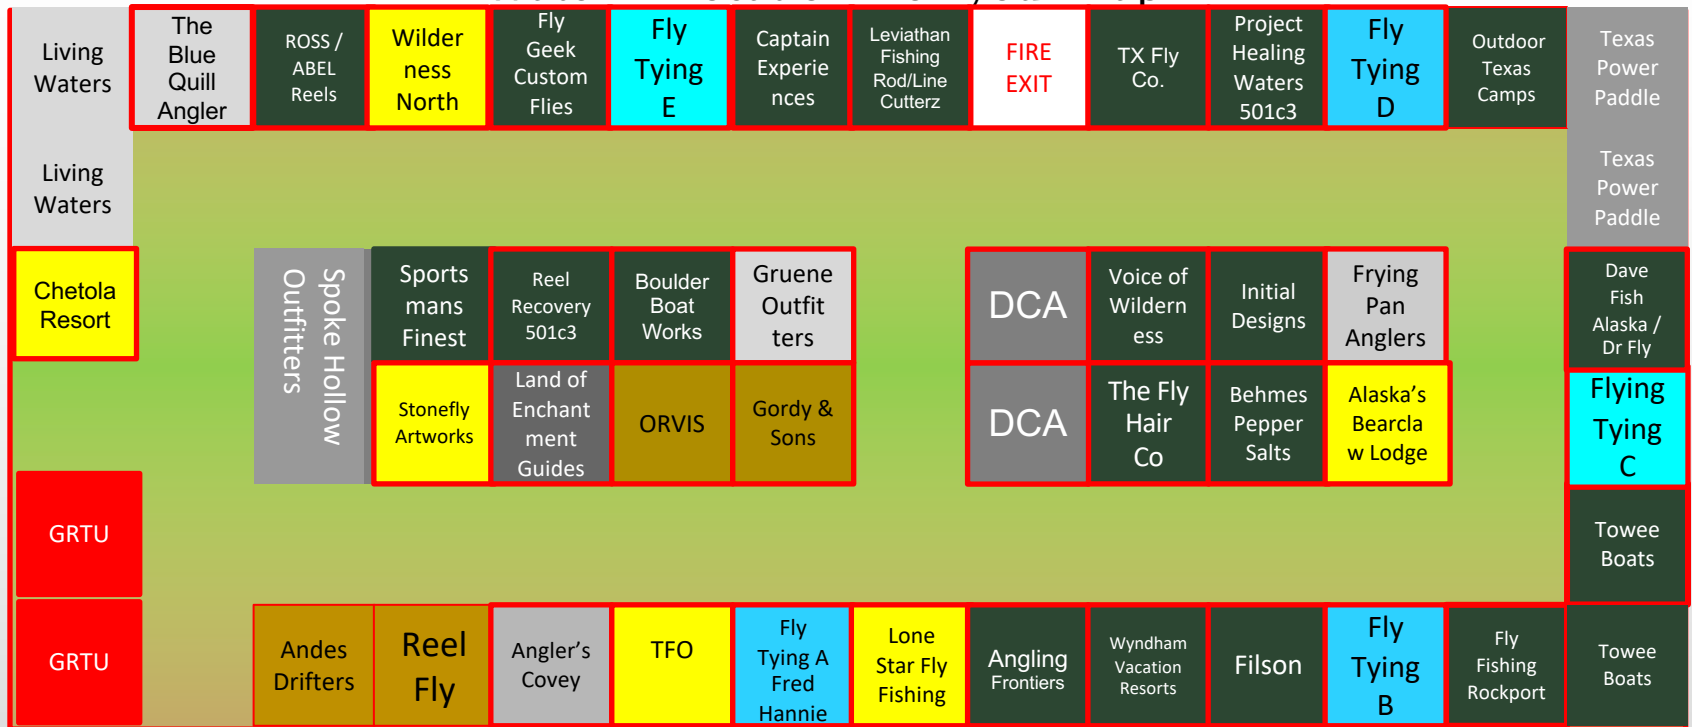

EXHIBITORS TENT LAYOUT

Note: Austin Canoe and Kayak and Boulder Boat Works are also located on the Water in Location K on your map

OUTSIDE EXHIBITORS TENT SPACE

Chittum Skiffs	New Braunfels Fly Fishers	Four Wheel Campers 10x70	Duck Camp 10x20	Smith Astral	All Water Guides	Banning Collins / ORVIS	Reel Fly 10x20	Texas Women's Fly Fishers	Casting for Recovery	Action Angler 10x20
Chittum Skiffs	Texas Back Country Hunters and Anglers	Texas Steam Team	The Mayfly Project	Fishing's Future	Texas Council FFI	Texas River School	Heart of Texas Field Guide	Central TX Fly Fishers	ACK 10 x20	

- Platinum Sponsor
- Gold Sponsor
- Silver Sponsor
- Bronze Sponsor
- Tent Non Sponsor
- BYOT Non-Sponsor